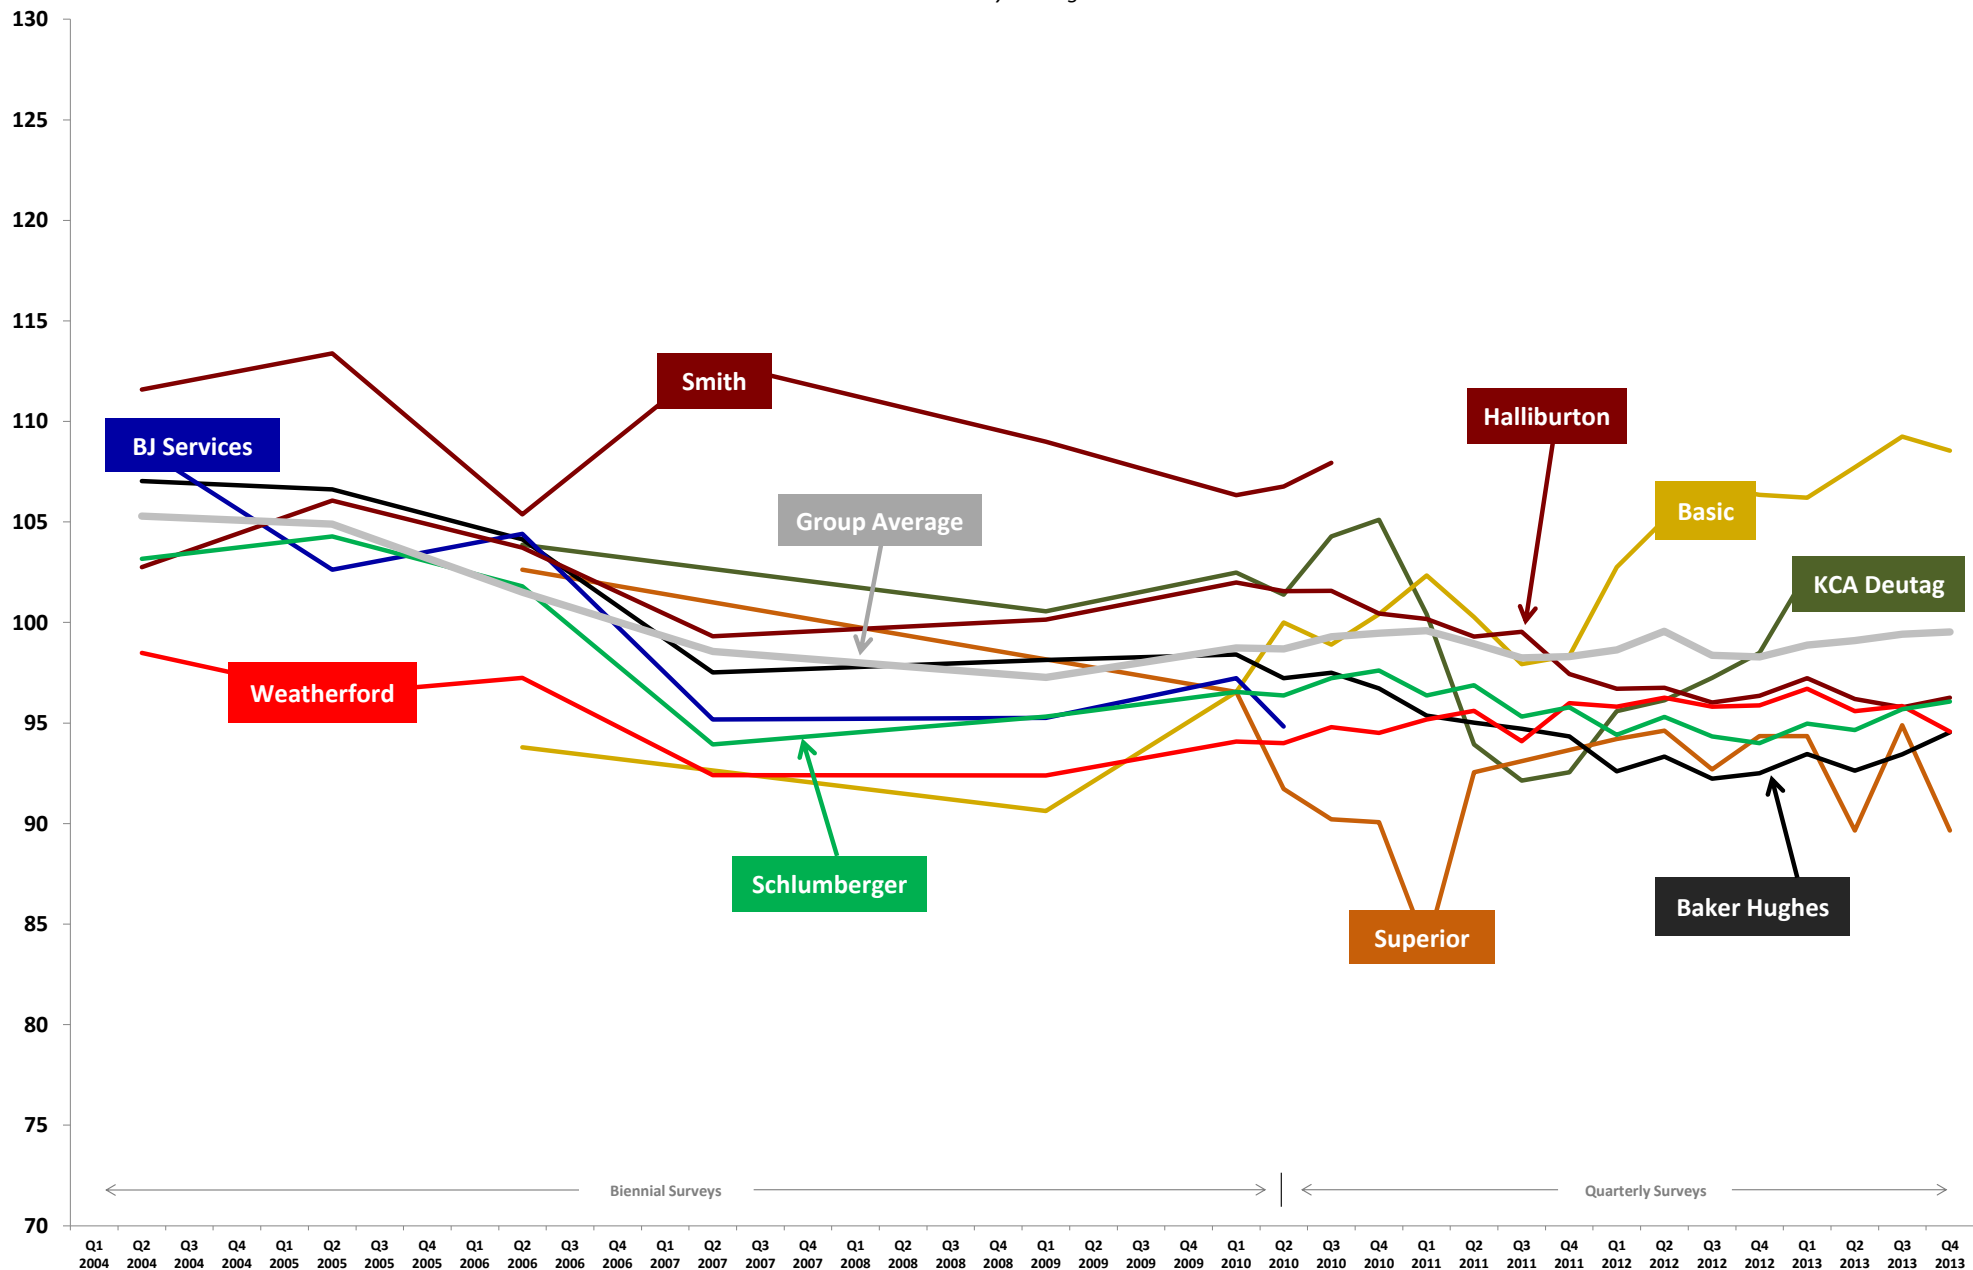

Integrated Oilfield Services

2004 - 13 EnergyPoint Research

Customer Satisfaction Scores

Trailing 24-Month Total Satisfaction Index

100 = Industry Average

Specialty Oilfield Services

2004 - 13 EnergyPoint Research

Customer Satisfaction Scores

Trailing 24-Month Total Satisfaction Index

100 = Industry Average